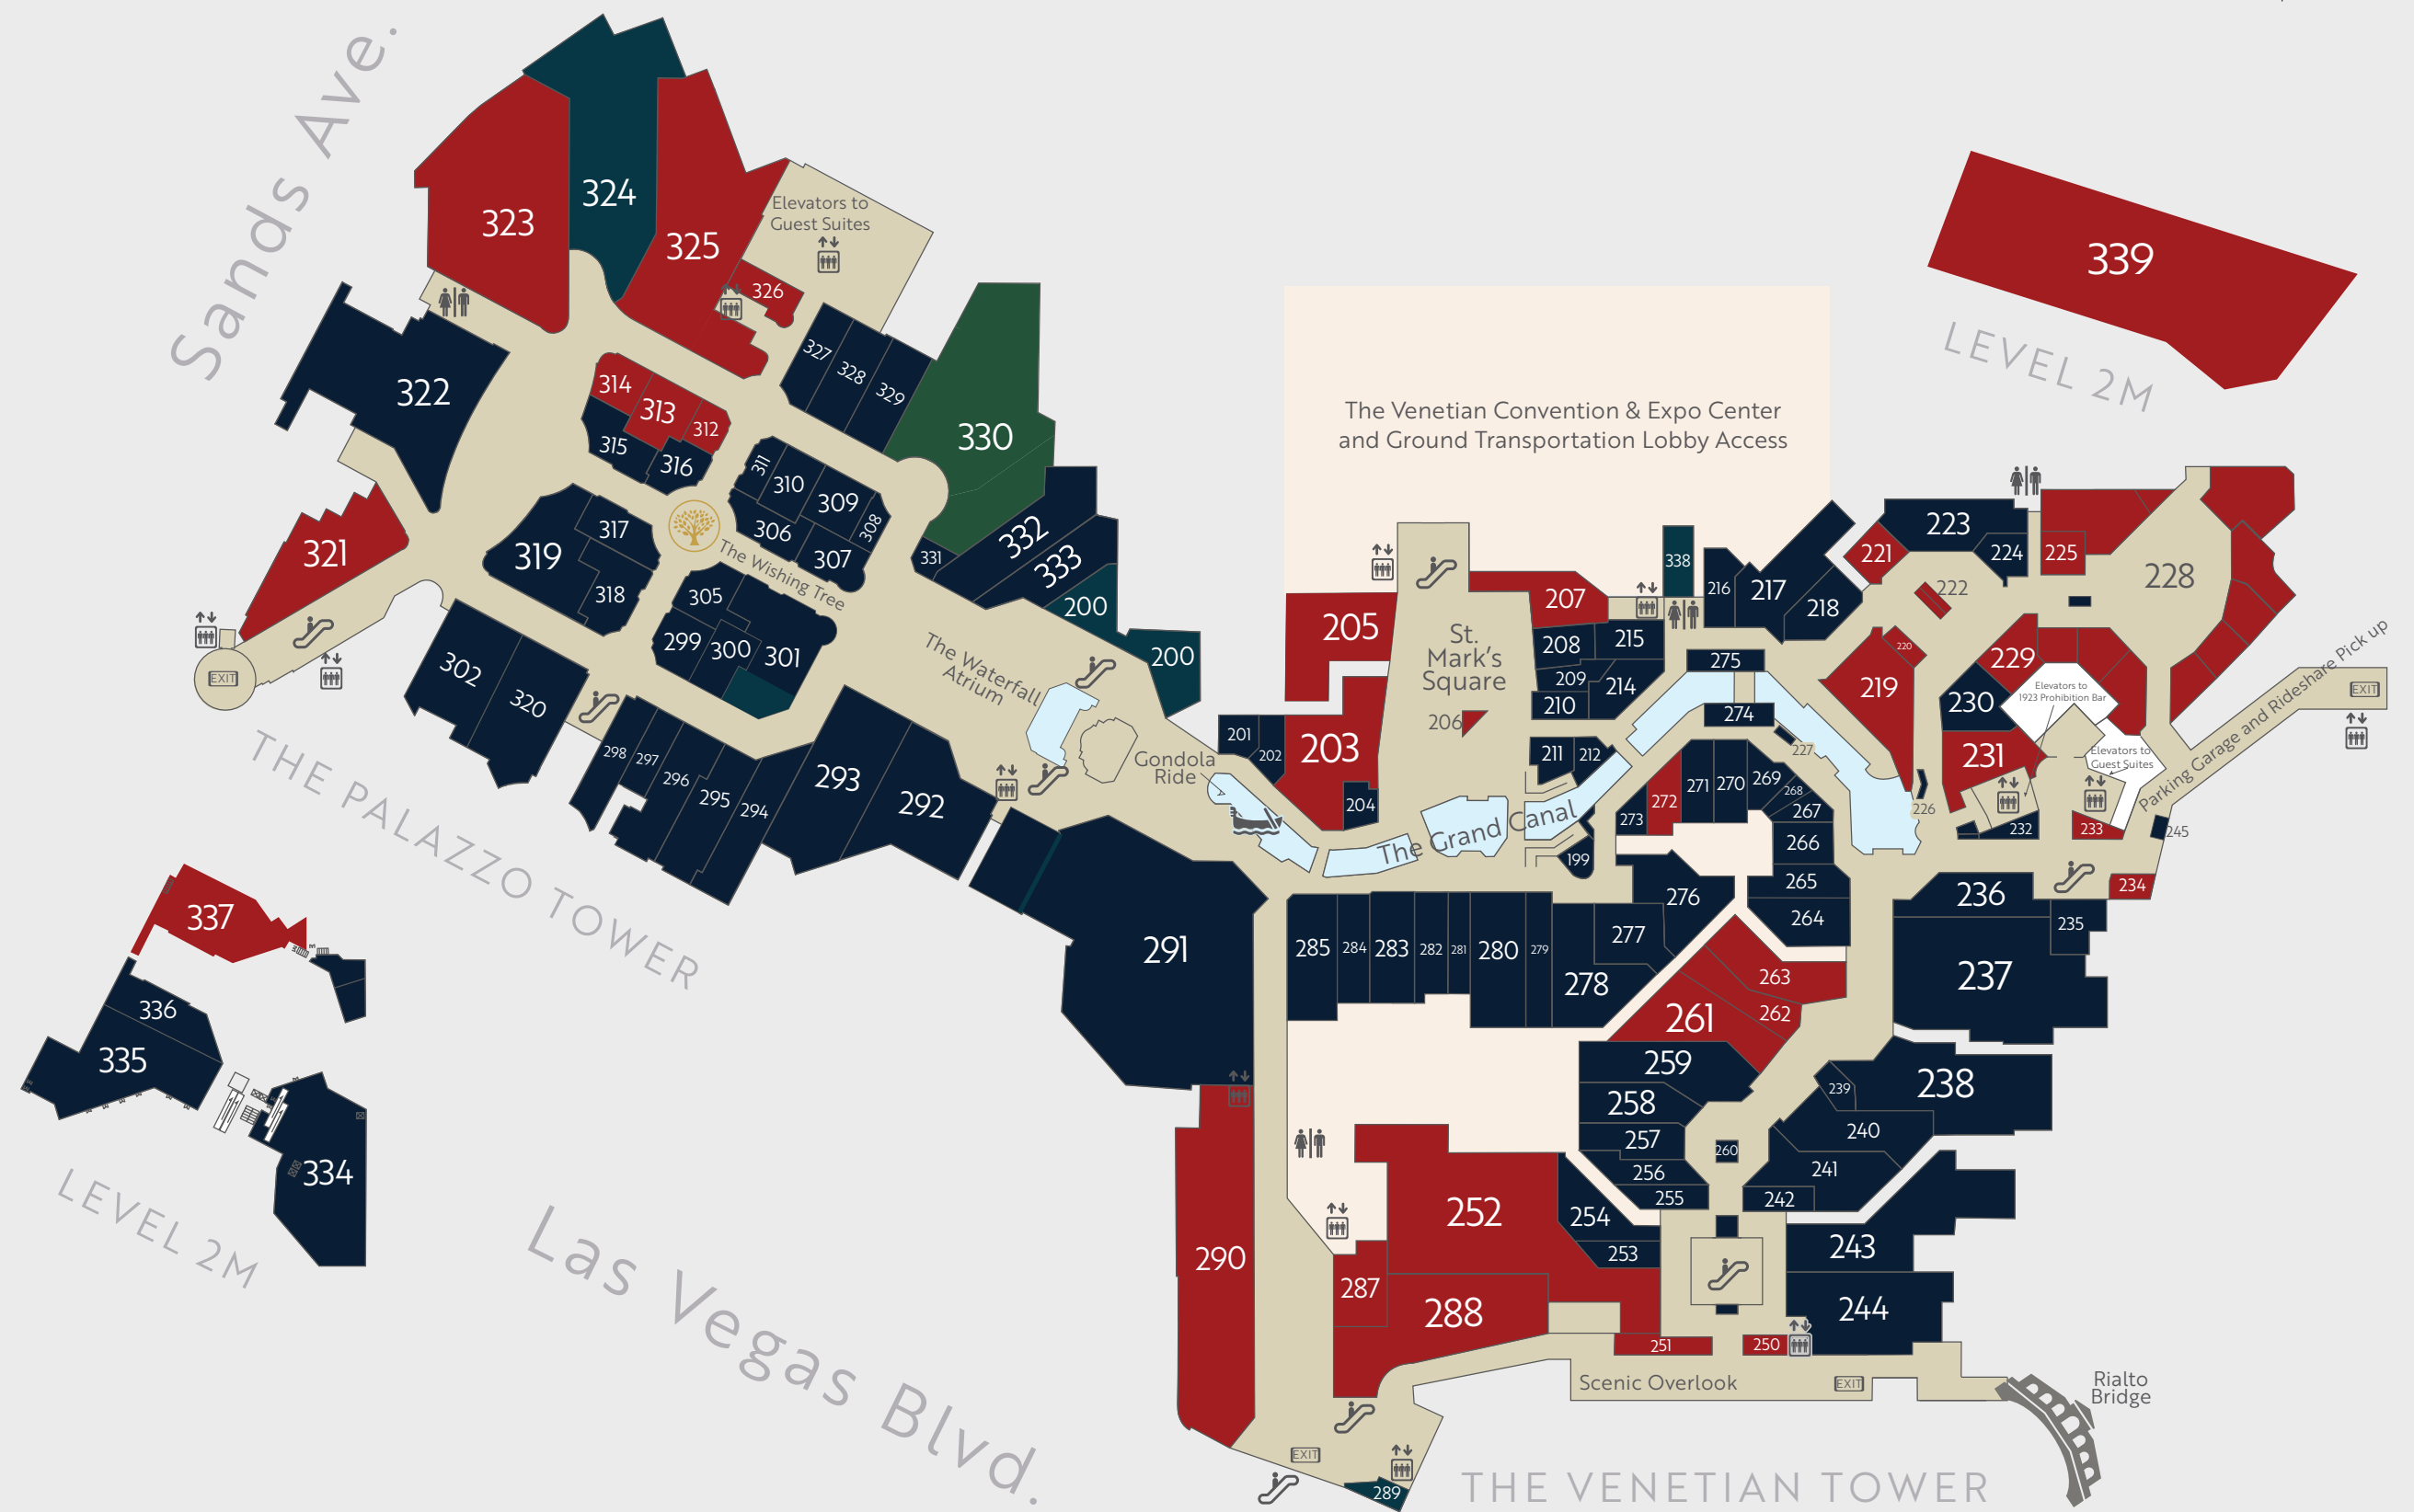

ENTERTAINMENT

- 335 Atomic Saloon Show
- 302 Flight Club Social Darts
- 324 Kamu Ultra Karaoke
- 336 PanIQ Escape Room & Lounge
- 280 Sandbox VR

TRANSPORTATION

BUS SERVICE
Along the Las Vegas Strip

LIMO SERVICE
To request limo service, please call 702.414.4300 for reservations or inquire at any valet stand at The Venetian and The Palazzo towers

RIDESHARE
Pickup at The Venetian: 3rd Floor of Guest Parking Garage
Pickup at The Palazzo: Lower Level Porte Cochere on the right

HERTZ (CAR RENTAL)
The Venetian: 3rd Floor Valet
The Palazzo: Next to the Front Desk

TAXI SERVICE
The Venetian: Left side of the Porte Cochere
The Palazzo: Lower Level Porte Cochere

TOUR COMPANY TRANSPORTATION PICKUP
Ground Transportation
(located within The Convention Center)

Monorail
Nearest station is located at Harrah's

Wheelchairs and scooters available with Guest Services

Level 2

LEGEND

- FOOD & LOUNGES
- SHOPPING & ENTERTAINMENT
- CASINO