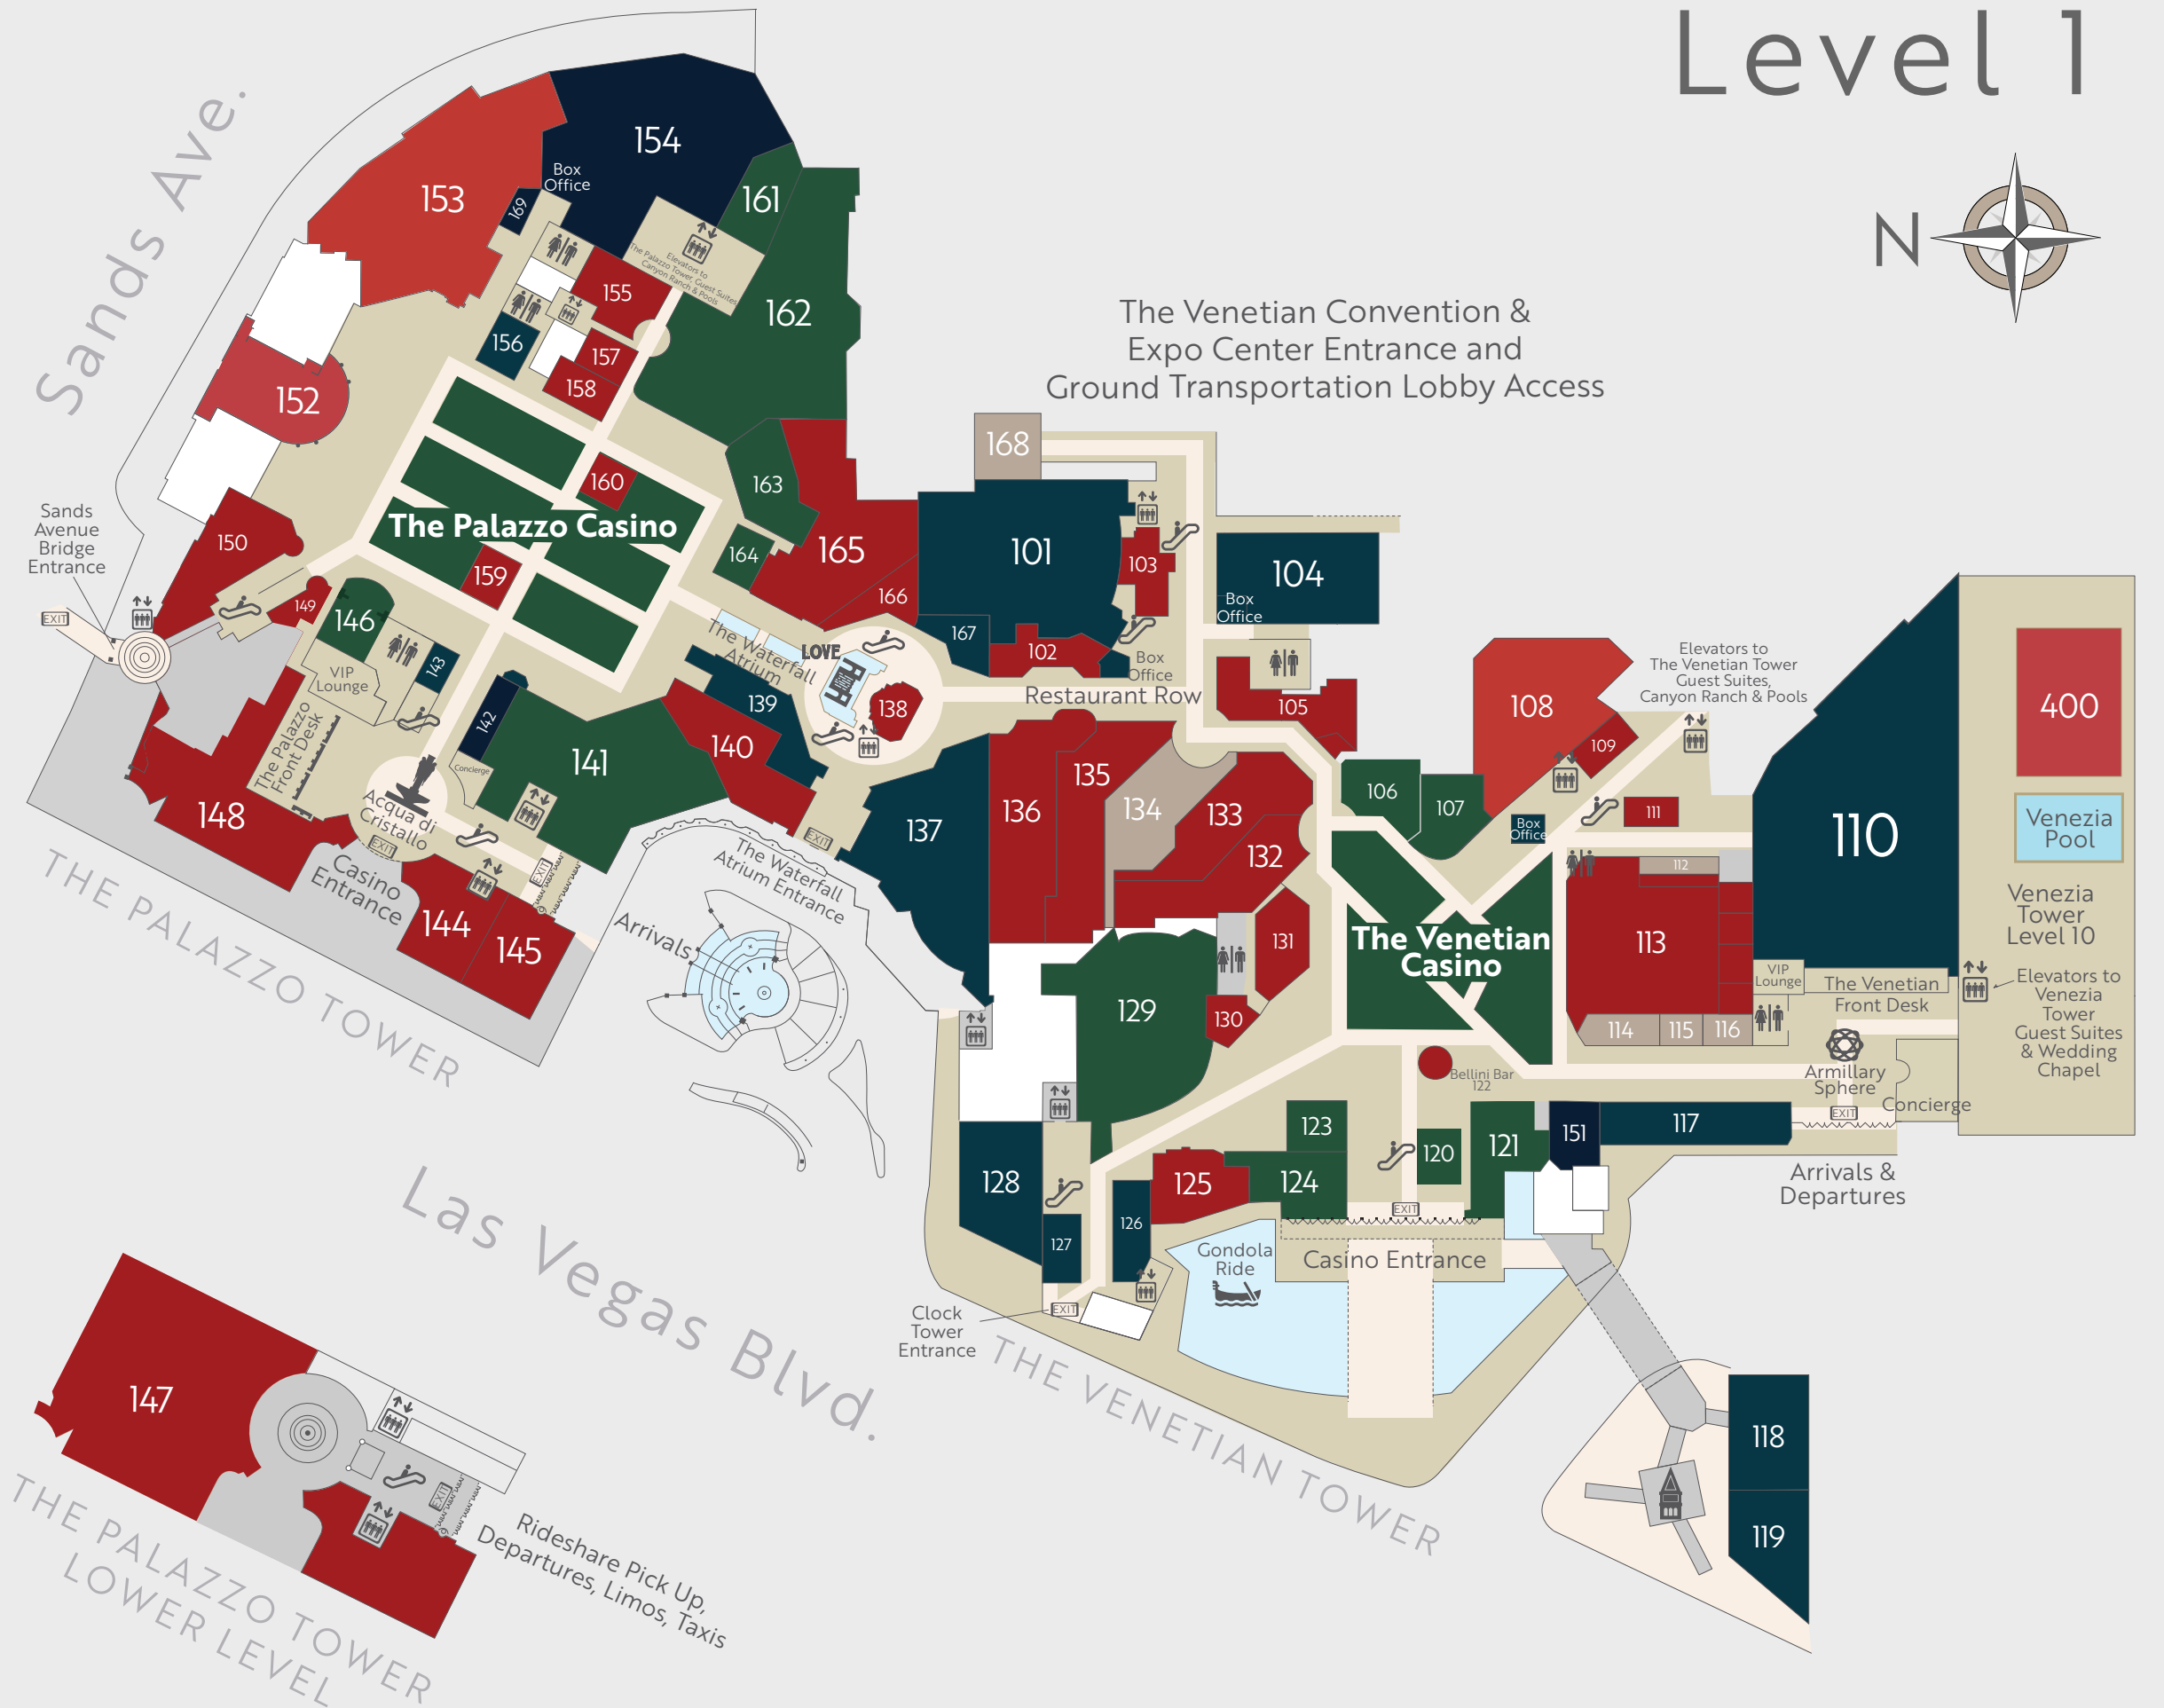

121 High-Limit Slot Lounge, The Venetian

107 High-Limit Table Salon, The Venetian

163 The Palazzo Cage

162 The Palazzo High-Limit Gaming Lounge

141 The Palazzo High-Limit Salon

106 The Venetian Cage

129 Yahoo Sportsbook

LEGEND

FOOD & LOUNGES

SHOPPING & ENTERTAINMENT

CASINO

RESTAURANTS

- 205 Brera Osteria
- 290 Buddy V's Ristorante
- 203 Canaletto
- 219 Cañonita
- 229 Casanova
- 321 Grimaldi's Pizzeria
- 207 Mercato Della Pescheria
- 225 Primeburger
- 288 Rockhouse
- 263 Smith & Wollensky
- 323 SushiSamba
- 252 Tao Asian Bistro & Nightclub
- 221 Trattoria Reggiano
- 322 Villa Azur
- 325 The X Pot

LOUNGES

- 339 1923 Prohibition Bar
- 222 Casanova Tapas Bar
- 233/251/272 Fat Tuesday
- 231 Minus 5° Ice Bar
- 327 Status Champagne Bar
- 252 Tao Asian Bistro & Nightclub

QUICK BITES

- 287 Carlo's Bakery
- 206 Cocolini
- 250/234 The Coffee Bean & Tea Leaf
- 326 CR Creät
- 228 Food Court
- 313 La Dolce Rose Cafe
- 220 LobsterMe
- 282 Sloan's Ice Cream
- 235 Topsy Robot
- 266 TRA Viet Coffee and Tea
- 208 Zeppola Cafe

TAXI SERVICE
The Venetian: Left side of the Porte Cochere
The Palazzo: Lower Level Porte Cochere

TOUR COMPANY TRANSPORTATION PICKUP
Ground Transportation
(located within The Convention Center)

Monorail
Nearest station is located at Harrah's